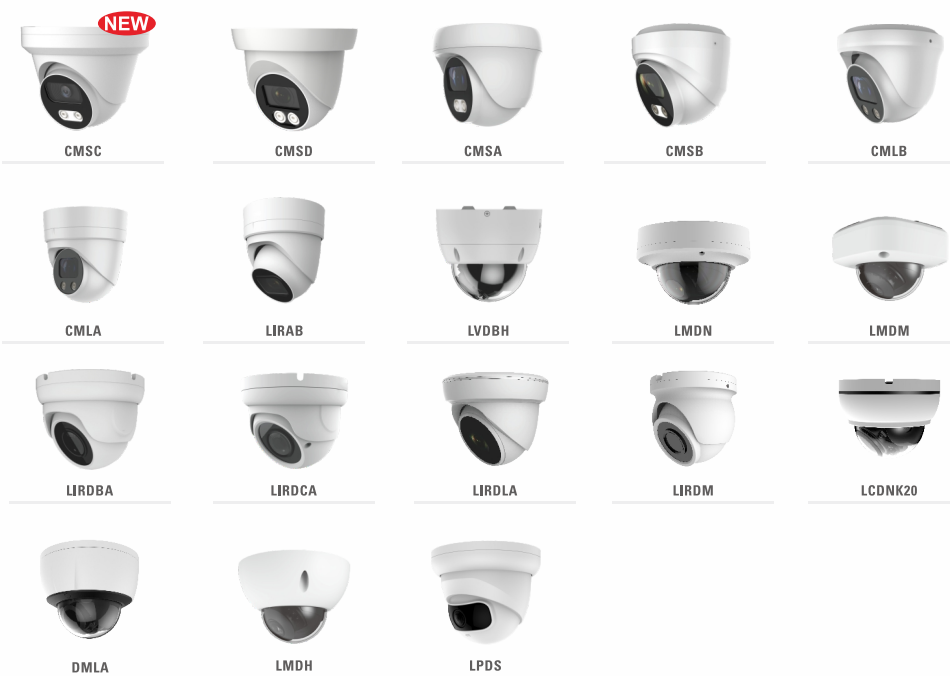

IPC/HD Product Family

Dome