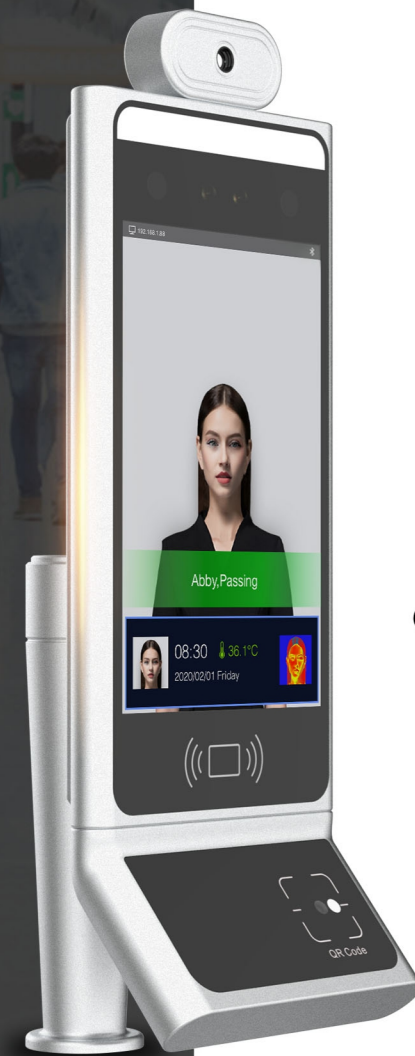

Access Control

Thermal Camera

Temperature Screening

Bi-Spectrum Camera

Metal Detection Door

Turnstile

FACE RECOGNITION TEMPERATURE SCREENING

With QR Code Scanner