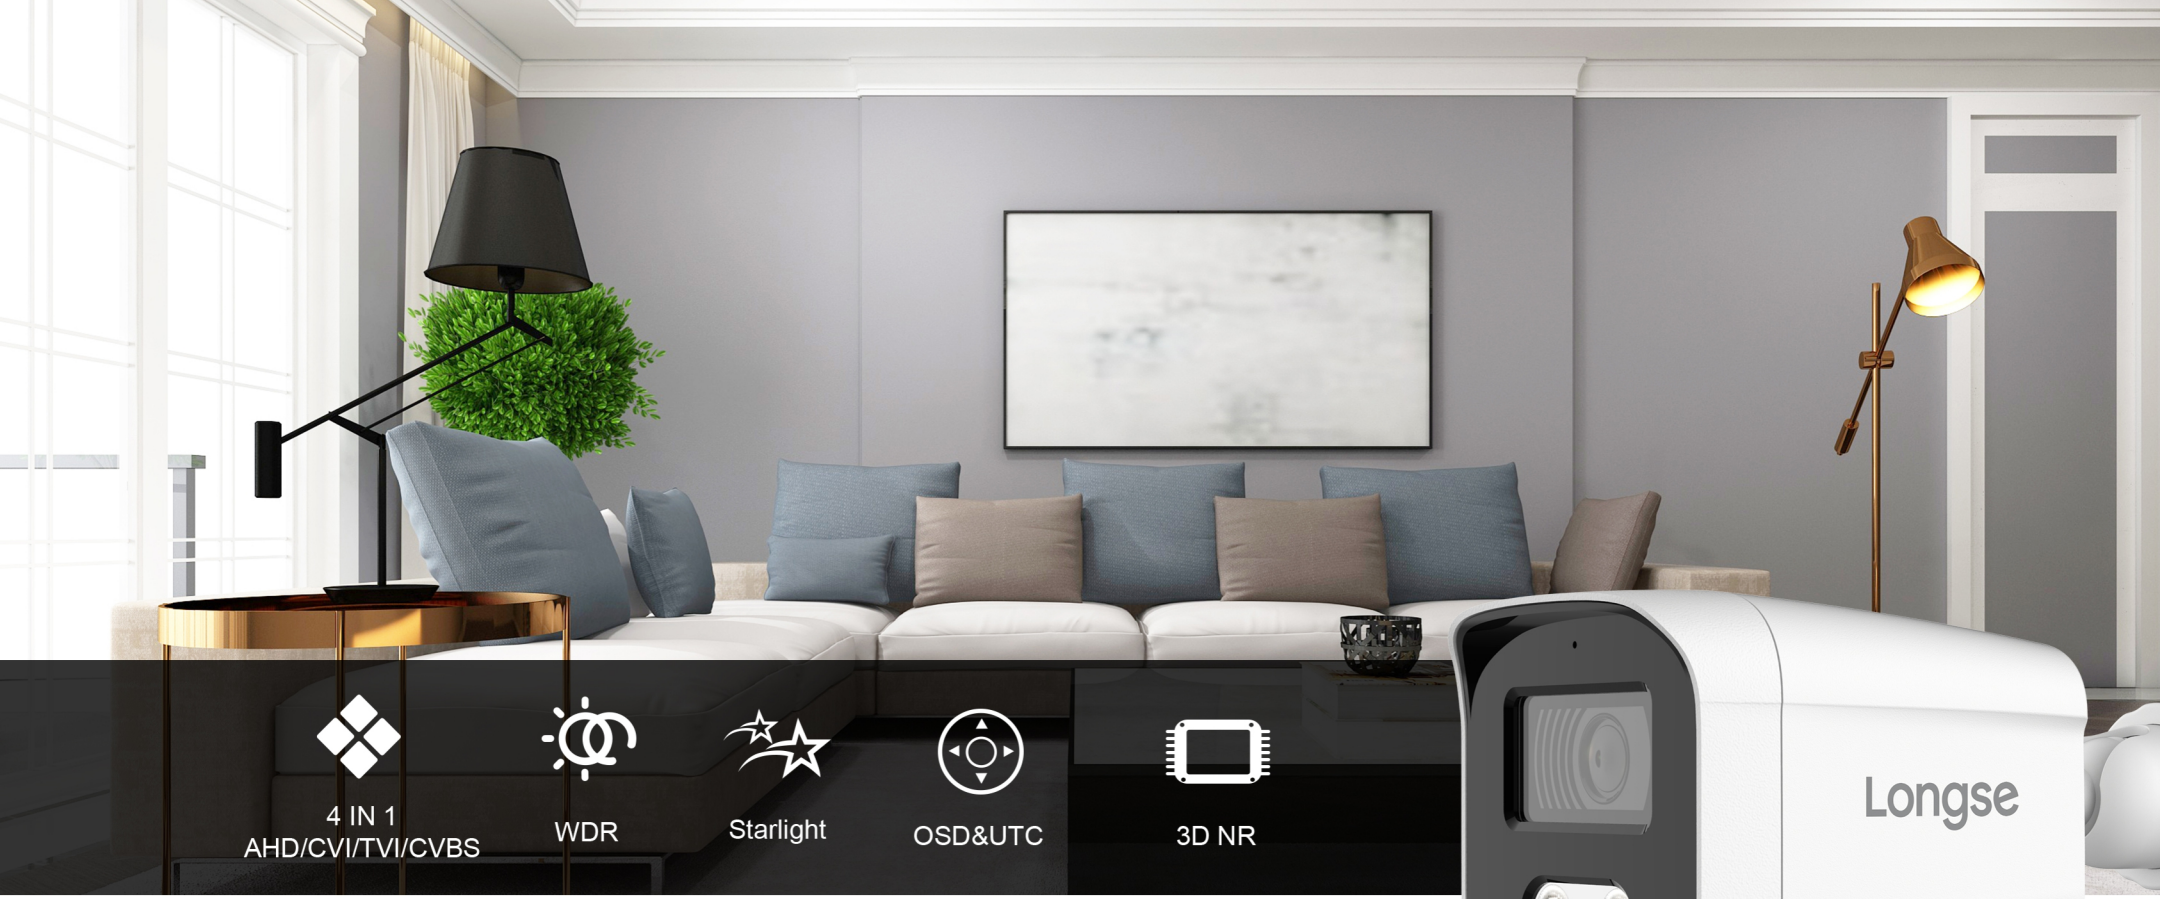

- **4 IN 1**
  AHD/CVI/TVI/CVBS
- **WDR**
- **Starlight**
- **OSD&UTC**
- **3D NR**

Longse

ECO HD Camera

2MP/5MP HD Camera

		2MP 200F (ECO)	2MP 200FW (ECO)	5MP 500FPE (ECO)	5MP 500FPEW (ECO)
Camera	Image Sensor	1/3" CMOS Sensor	1/3" CMOS Sensor	1/3" CMOS Sensor	1/3" CMOS Sensor
	Image Resolution	2M:1920*1080	2M:1920*1080	5M:2592*1944 4M:2560*1440 2M:1920*1080	5M:2592*1944 4M:2560*1440 2M:1920*1080
	Video Output Mode	AHD/TVI/CVI: 2M@30fps/25fps	AHD/TVI/CVI: 2M@30fps/25fps	AHD/TVI: 5M@20fps/12.5fps, 4M@30fps/25fps/15fps, 2M@30fps/25fps; CVI: 4M@30fps/25fps, 2M@30fps/25fps	AHD/TVI: 5M@20fps/12.5fps, 4M@30fps/25fps/15fps, 2M@30fps/25fps; CVI: 4M@30fps/25fps, 2M@30fps/25fps
	TV System	PAL/NTSC	PAL/NTSC	PAL/NTSC	PAL/NTSC
	Electronic Shutter	Auto	Auto	Auto	Auto
	Minimun Illumination	Color : 0.01 lux@F2.0, AGC ON; B/W : 0 lux with IR	Color : 0.01 lux@F2.0, AGC ON; B/W : 0 lux with IR	Color : 0.03 lux@F2.0, AGC ON; B/W : 0 lux with IR	Color : 0.03 lux@F2.0, AGC ON; B/W : 0 lux with IR
	Scanning System	Progressive Scan	Progressive Scan	Progressive Scan	Progressive Scan
Night Vision	IR Cut Filter	YES	YES	YES	YES
	IR Status	AGC auto control	AGC auto control	AGC auto control	AGC auto control
Camera Features	Starlight	N/A	N/A	YES	YES
	Day/Night	YES/NO	Color	YES/NO	Color
	OSD Menu	YES	YES	YES	YES
	WDR	DWDR	DWDR	DWDR	DWDR
	UTC	YES	YES	YES	YES
	Noise Reduction	3DNR	3DNR	DNR	DNR
	Coaxial Audio	N/A	N/A	YES(only TVI)	YES(only TVI)
	White Balance	AUTO / MANUAL	AUTO / MANUAL	AUTO / MANUAL	AUTO / MANUAL
	Gain Control	AUTO	AUTO	AUTO	AUTO

- HD Camera
- AHD Full Color
- AHD Value
- AHD Pro
- TVI Full Color
- TVI Value
- TVI Pro
- Eco
- SDI