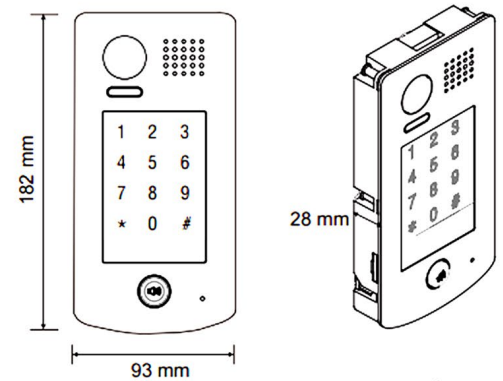

FEATURES

105 degree wide angle and high resolution Camera

Auto-sensor led for backlight compensation

Support max.50groups password

Support temporary passport authorization

Waterproof microphone & structure design

Side-inserting design of nameplate

Better sealing

UNIT DIMENSION AND NAMEPLATE INSTALLATION

UNIT MOUNTING