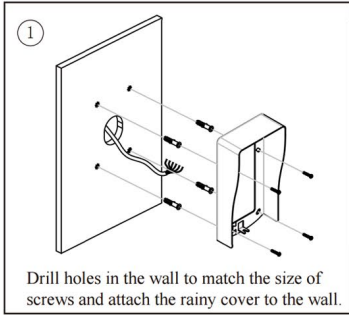

DT601/KP MOUNTING