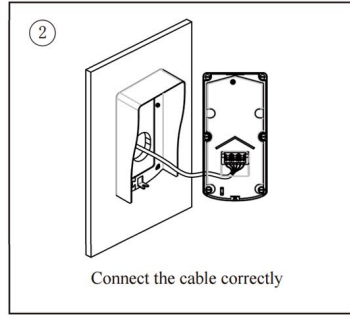

DT601/KP MOUNTING