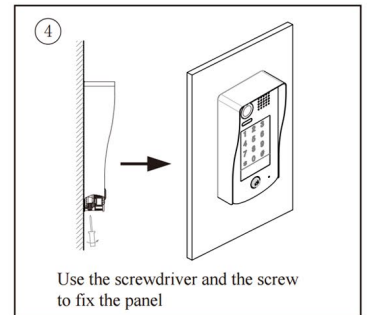

DT601/KP MOUNTING