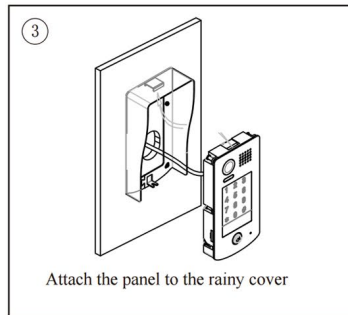

DT601/KP MOUNTING