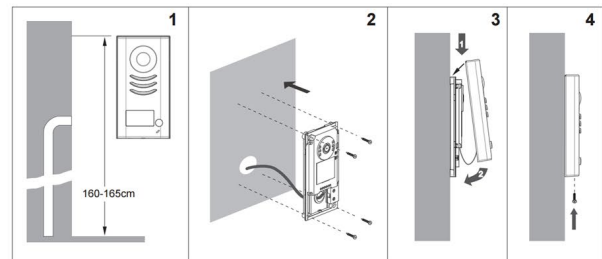

ORDERING INFORMATION FOR DOOR STATION

Model No.	Brief Description	Remark
DT591/C/RH	Color CCD outdoor station with rain cover	NSTC,PAL must be specified
DT592/C/RH	Color CCD outdoor station with rain cover	NSTC, PAL must be specified