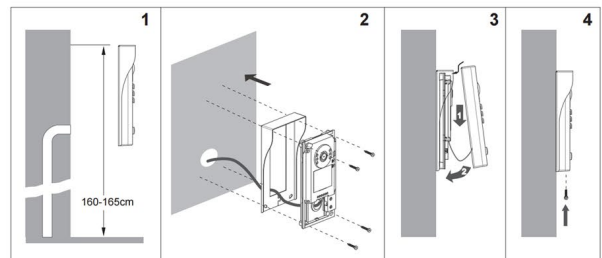

ORDERING INFORMATION FOR DOOR STATION

Model No.	Brief Description	Remark
DT591/C/RH	Color CCD outdoor station with rain cover	NSTC,PAL must be specified
DT592/C/RH	Color CCD outdoor station with rain cover	NSTC, PAL must be specified