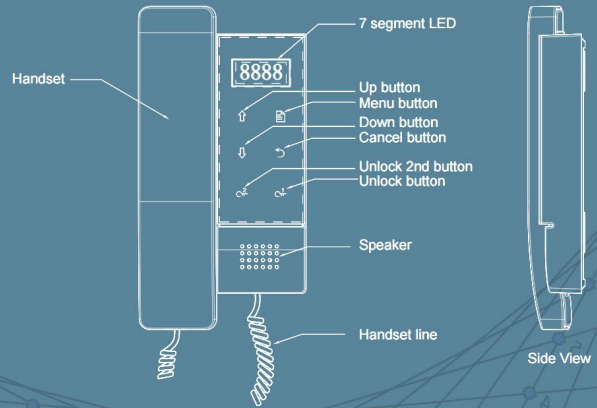

FEATURES

- Handset audio phone;
- Touch sensor button;
- Compatible with all DT outdoor & Indoor stations

SPECIFICATION

- Power Supply: DC24V
- Power Consumption: standby 20mA, working 70mA
- 7 segment LED: 4 digits dynamic
- Wiring: 2 wires, non-polarity
- Dimension: 187(H)X97(W)X33(D)mm