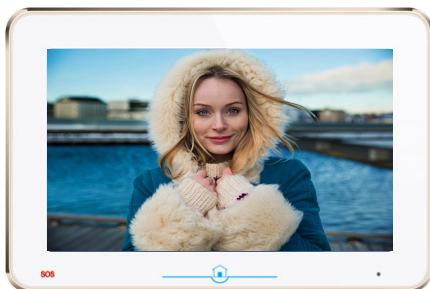

DT31M

2-Wire Indoor Monitor

Features:

- 10 inch digital colour TFT monitor
- Sensitive touch sensor button
- Customisable ringtone
- Voice message capable
- Pantilt capable under fisheye mode
- Picture memory or SD video recording
- Supports image quad-split

Digital TFT LCD Screen

Emergency Button

Home

Microphone

Specifications

Power supply for indoor monitor
Power consumption
Monitor screen
Display resolution
Video signal
Wiring
Dimension

DC 20-28V
Standby 20.9mA; Working 350mA
10 inch digital colour TFT
800*3 (R,G,B) X 480 pixels
1Vp-p, 75Ω, CCIR standard
2 wires, non-polarity
178(H) x 268(W) x 24 (D)mm

Video/Picture Recording

DT31M is capable of auto and manual recording (auto being the defaulted recording setting). The monitor will auto record the video 3 seconds after the call is picked up.