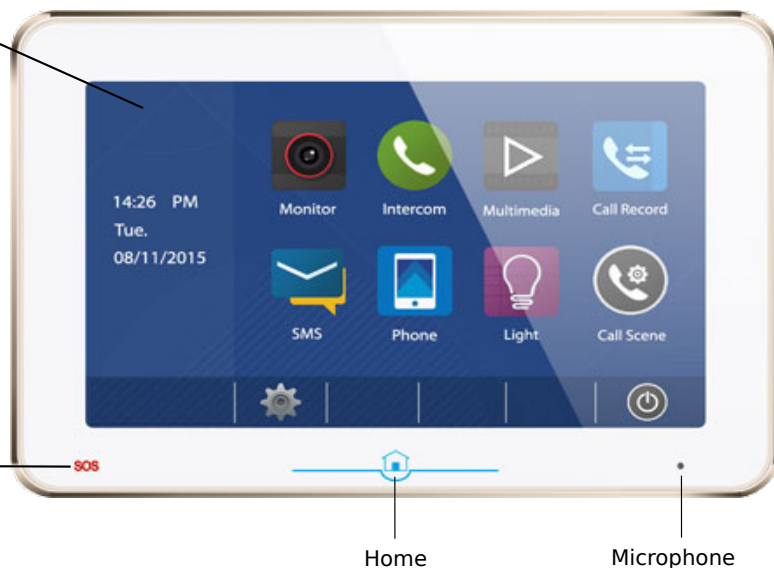

DT31M

2-Wire Indoor Monitor

Features:

- 10 inch digital colour TFT monitor
- Sensitive touch sensor button
- Customisable ringtone
- Voice message capable
- Pantilt capable under fisheye mode
- Picture memory or SD video recording
- Supports image quad-split

Digital TFT LCD Screen

Emergency Button

Home

Microphone

Specifications

Power supply for indoor monitor
Power consumption
Monitor screen
Display resolution
Video signal
Wiring
Dimension

DC 20-28V
Standby 20.9mA; Working 350mA
10 inch digital colour TFT
800*3 (R,G,B) X 480 pixels
1Vp-p, 75Ω, CCIR standard
2 wires, non-polarity
178(H) x 268(W) x 24 (D)mm

Video/Picture Recording

DT31M is capable of auto and manual recording (auto being the defaulted recording setting). The monitor will auto record the video 3 seconds after the call is picked up.